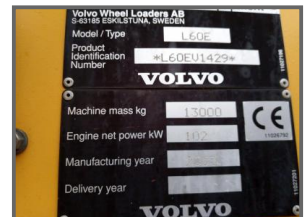

## Volvo L60E

**€48,000.00**

Plus vat  
 12000 hours  
 Irish shovel from new  
 Boom suspension  
 750x26 tyres Michelin  
 in very good order  
 just in today

**Product Details**

Product Details	
<b>Category/Type</b>	<b>A. Wheel Loaders</b>
<b>Make</b>	<b>Volvo</b>
<b>Model</b>	<b>L60E</b>
<b>Year</b>	<b>2003</b>
<b>Hours</b>	<b>-</b>