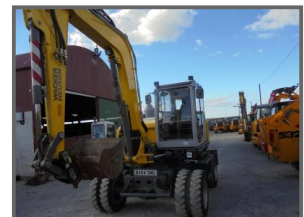

DERMOTCLANCY

TELEHANDLERS, LOADERS & AGRI EQUIPMENT

Neuson 9503

POA

plus vat
2300 hrs
Deutz engine
check valves
40k gear box

Product Details

Category/Type	Wheeled Excavators
Make	Neuson
Model	9503
Year	2014
Hours	-