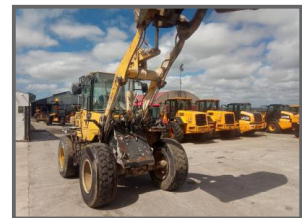

# DERMOTCLANCY

TELEHANDLERS, LOADERS & AGRI EQUIPMENT

## Komatsu WA150

**€15,900.00**

plus vat

one owner

high tip bucket

paint is rough but machine is in good mechanical order

ideal in a grain yard or coal yard

Cummins 4 cyl manual injector pump.

4 speed hydro-static

Product Details

<b>Category/Type</b>	<b>A. Wheel Loaders</b>
<b>Make</b>	<b>Komatsu</b>
<b>Model</b>	<b>WA150</b>
<b>Year</b>	<b>2004</b>
<b>Hours</b>	<b>-</b>

Knockanure, Moyvane, Listowel, Co. Kerry, Ireland