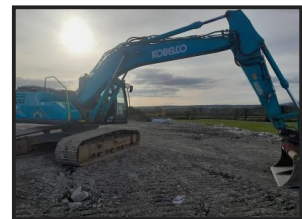

Kobelco 210 HLC-10

€61,500.00

Plus vat
 5700 hours
 Hino engine
 hammer piped
 in very good order
 can be seen working

Product Details

Product Details	
Category/Type	B. Tracked Excavators
Make	Kobelco
Model	210 HLC-10
Year	2019
Hours	-