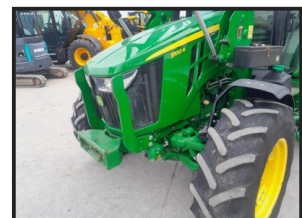

John Deere 5100 R

€51,500.00

Plus vat
 3953 hours
 direct drive transmission
 front axle suspension
 MXU 408 loader with multi dock and srs
 c/w rear wheel weights
 has extra work lights

Product Details

Product Details	
Category/Type	Tractors
Make	John Deere
Model	5100 R
Year	2018
Hours	-