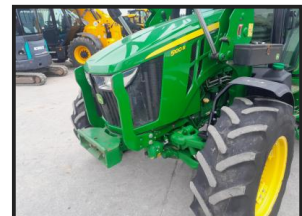

John Deere 5100 R

€49,500.00

Plus vat
 3953 hours
 direct drive transmission
 front axle suspension
 MXU 408 loader with multi dock and srs
 c/w rear wheel weights
 has extra work lights

Product Details

Product Details	
Category/Type	Tractors
Make	John Deere
Model	5100 R
Year	2018
Hours	-