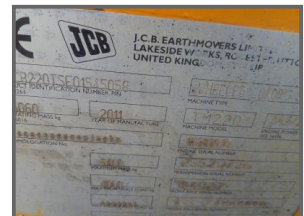

DERMOTCLANCY

TELEHANDLERS, LOADERS & AGRI EQUIPMENT

JCB TM220

€36,500.00

Plus vat
Deutz engine
2.2 ton lift
4.5m reach
hyd q/hitch
pallet forks

Product Details

Product Details	
Category/Type	B. Telescopic Handlers
Make	JCB
Model	TM220
Year	2011
Hours	-