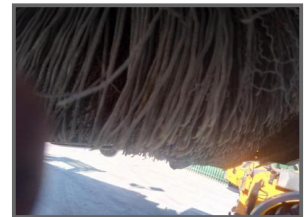

DERMOTCLANCY

TELEHANDLERS, LOADERS & AGRI EQUIPMENT

JCB Teleporter Brush

€2,500.00

plus vat

JCB q fit brackets

Product Details

Category/Type	Miscellaneous
Make	JCB
Model	Teleporter Brush
Year	2020
Hours	-