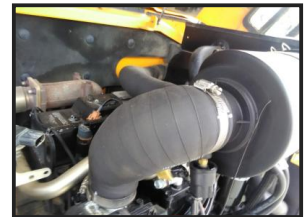

JCB 80 CR9-A

€39,000.00

plus vat
 3400 hours
 hammer piped
 q/hitch
 c/w 2 buckets

Product Details

Product Details	
Category/Type	B. Tracked Excavators
Make	JCB
Model	80 CR9-A
Year	2016
Hours	-

Dermot Clancy Knockanure, Moyvane, Listowel, Co. Kerry, Ireland V31 V303