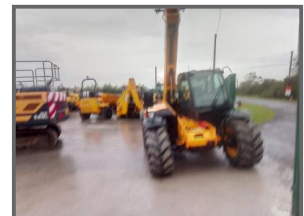

DERMOTCLANCY

TELEHANDLERS, LOADERS & AGRI EQUIPMENT

JCB 536-60 Agri Super

€32,000.00

plus vat
 3.6 ton lift
 6m reach
 Q fit q/hitch
 lovely machine
 8600 genuine hours
 just in from the UK

Product Details

Product Details	
Category/Type	B. Telescopic Handlers
Make	JCB
Model	536-60 Agri Super
Year	2011
Hours	-

Knockanure, Moyvane, Listowel, Co. Kerry, Ireland

Tel: (+353) 087-6739882

www.dermotclancyplantsales.com clancydj@eircom.net