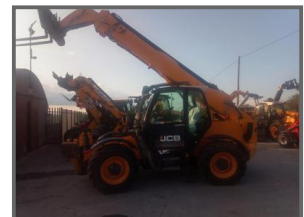

# DERMOTCLANCY

TELEHANDLERS, LOADERS & AGRI EQUIPMENT

## JCB 535-140

**€43,000.00**

plus vat  
14m reach  
3.5ton lift  
5700 hrs  
GA1 tested  
site ready