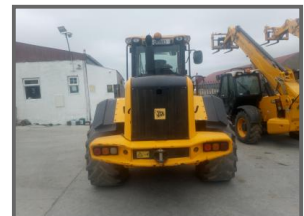

DERMOTCLANCY

TELEHANDLERS, LOADERS & AGRI EQUIPMENT

JCB 416S

€55,000.00

plus vat
5700 hours
boom suspension
Volvo q/hitch
620 tyres

Product Details

Category/Type	A. Wheel Loaders
Make	JCB
Model	416S
Year	2011
Hours	-