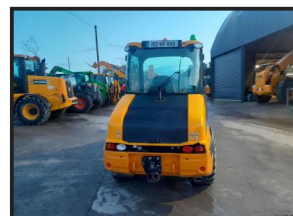

JCB 406

€41,500.00

Plus vat
 1600 hours
 4/1 bucket
 hyd q/hitch
 machine is in good order

Product Details

Product Details	
Category/Type	A. Wheel Loaders
Make	JCB
Model	406
Year	2019
Hours	1600

Dermot Clancy Knockanure, Moyvane, Listowel, Co. Kerry, Ireland V31 V303