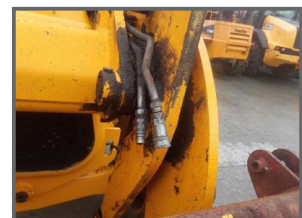

DERMOTCLANCY

TELEHANDLERS, LOADERS & AGRI EQUIPMENT

JCB 2CX

€9,750.00

vat margin

piped for shear grab

four wheel steer

ideal machine for feeding cattle
and working in confined spaces

in good order for its age

Product Details

Category/Type	A. Wheel Loaders
Make	JCB
Model	2CX
Year	1995
Hours	-

Knockanure, Moyvane, Listowel, Co. Kerry, Ireland

Tel: (+353) 087-6739882

www.dermotclancyplantsales.com clancydj@eircom.net