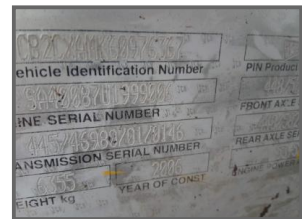

DERMOTCLANCY

TELEHANDLERS, LOADERS & AGRI EQUIPMENT

JCB 2CX Airmaster

€16,750.00

plus vat
tractor euro hitch
3rd service
4/1 bucket

Product Details

Category/Type	A. Wheel Loaders
Make	JCB
Model	2CX Airmaster
Year	2006
Hours	-