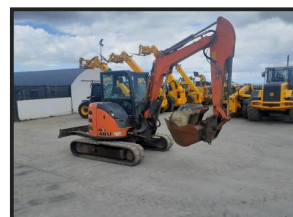

Hitachi ZX48

£POA

Plus vat
 hyd q/hitch
 3 buckets
 hammer piped

Product Details	
Category/Type	B. Tracked Excavators
Make	Hitachi
Model	ZX48
Year	2015
Hours	-

Dermot Clancy Knockanure, Moyvane, Listowel, Co. Kerry, Ireland V31 V303