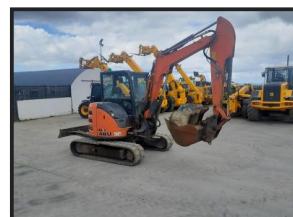

Hitachi ZX40

£POA

Plus vat
 hyd q/hitch
 3 buckets
 hammer piped

Product Details

Product Details	
Category/Type	B. Tracked Excavators
Make	Hitachi
Model	ZX40
Year	2015
Hours	-

Dermot Clancy Knockanure, Moyvane, Listowel, Co. Kerry, Ireland V31 V303